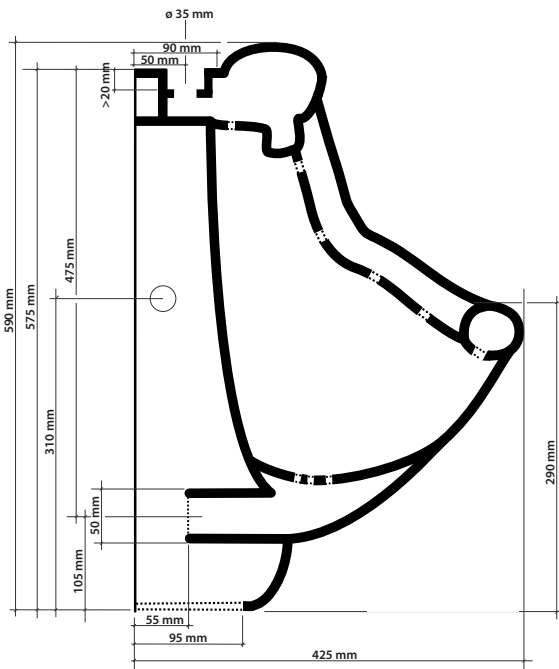

HOW TO...

*Kisses
installation
instructions!*

Bathroom Mania!

KISSES 'T' INSTALLATION KIT...

Drawings not to scale!

KISSES urinal TOP-INLET

China Porcelain urinal with top-inlet (KT).
380 x 425 x 590 mm (wxdxh)

Recommended height for the mounting hardware ± 700 - 800mm from the floor.

Installation possible to most European flushing systems and concealed siphonic urinal traps.

KISSES urinal BACK-INLET

China Porcelain urinal with back-inlet (KB)
380 x 425 x 590 mm (wxdxh)

Recommended height for the mounting hardware ± 700 - 800mm from the floor.

Installation possible to most European flushing systems and concealed siphonic urinal traps.

Drawings not to scale!

KISSES 'B' INSTALLATION KIT...