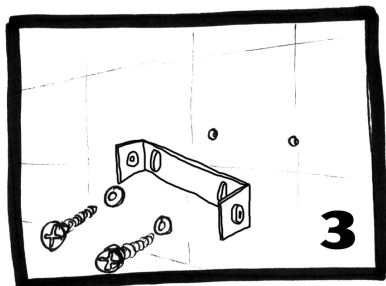

HOW TO...

*Kisses
installation
instructions!*

Bathroom Mania!

KISSES 'T' INSTALLATION KIT...

Drawings not to scale!

KISSES urinal TOP-INLET

China Porcelain urinal with top-inlet (KT).
380 x 425 x 590 mm (wxdxh)

Recommended height for the mounting hardware ± 700 - 800mm from the floor.

Installation possible to most European flushing systems and concealed siphonic urinal traps.

KISSES urinal BACK-INLET

China Porcelain urinal with back-inlet (KB)
380 x 425 x 590 mm (wxdxh)

Recommended height for the mounting hardware ± 700 - 800mm from the floor.

Installation possible to most European flushing systems and concealed siphonic urinal traps.

Drawings not to scale!

KISSES 'B' INSTALLATION KIT...