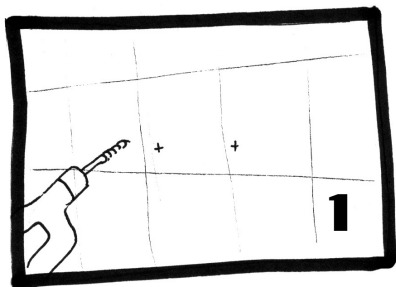

HOW TO...

*Kisses
installation
instructions!*

Bathroom Mania!

KISSES 'T' INSTALLATION KIT...

Drawings not to scale!

KISSES urinal TOP-INLET

China Porcelain urinal with top-inlet (KT).
380 x 425 x 590 mm (wxdxh)

Recommended height for the mounting hardware ± 700 - 800mm from the floor.

Installation possible to most European flushing systems and concealed siphonic urinal traps.

KISSES urinal BACK-INLET

China Porcelain urinal with back-inlet (KB)
380 x 425 x 590 mm (wxdxh)