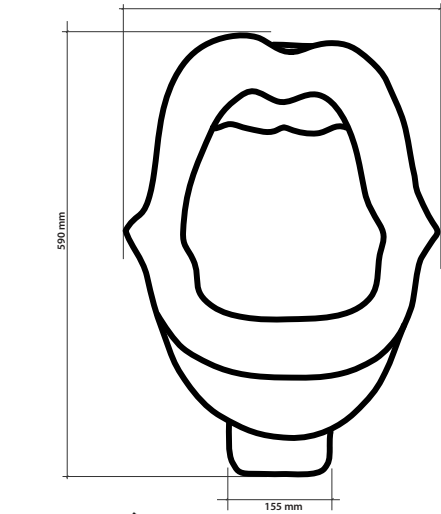

HOW TO...

*Kisses
installation
instructions!*

Bathroom Mania!

KISSES 'T' INSTALLATION KIT...

Drawings not to scale!

KISSES urinal TOP-INLET

China Porcelain urinal with top-inlet (KT).
380 x 425 x 590 mm (wxdxh)

Recommended height for the mounting hardware ± 700 - 800mm from the floor.

Installation possible to most European flushing systems and concealed siphonic urinal traps.

KISSES urinal BACK-INLET

China Porcelain urinal with back-inlet (KB)
380 x 425 x 590 mm (wxdxh)