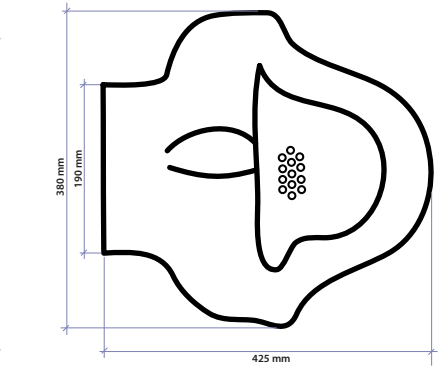

HOW TO...

*Kisses
installation
instructions!*

Bathroom Mania!

KISSES 'T' INSTALLATION KIT...

Drawings not to scale!

KISSES urinal TOP-INLET

China Porcelain urinal with top-inlet (KT).
380 x 425 x 590 mm (wxdxh)

Recommended height for the mounting hardware ± 700 - 800mm from the floor.

Installation possible to most European flushing systems and concealed siphonic urinal traps.

KISSES urinal BACK-INLET

China Porcelain urinal with back-inlet (KB)
380 x 425 x 590 mm (wxdxh)

Recommended height for the mounting hardware ± 700 - 800mm from the floor.

Installation possible to most European flushing systems and concealed siphonic urinal traps.

Drawings not to scale!

KISSES 'B' INSTALLATION KIT...