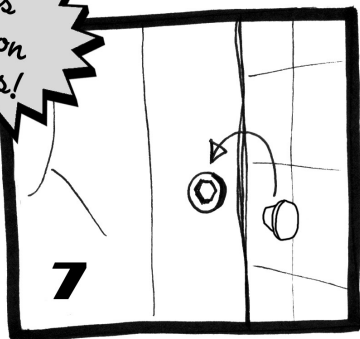

HOW TO...

*Kisses
installation
instructions!*

Bathroom Mania!

KISSES 'T' INSTALLATION KIT...

Drawings not to scale!

KISSES urinal TOP-INLET

China Porcelain urinal with top-inlet (KT).
380 x 425 x 590 mm (wxdxh)

Recommended height for the mounting hardware ± 700 - 800mm from the floor.

Installation possible to most European flushing systems and concealed siphonic urinal traps.

KISSES urinal BACK-INLET

China Porcelain urinal with back-inlet (KB)
380 x 425 x 590 mm (wxdxh)