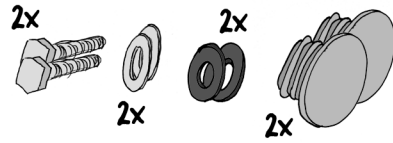

HOW TO...

*Kisses
installation
instructions!*

Bathroom Mania!

KISSES 'T' INSTALLATION KIT...

Drawings not to scale!

KISSES urinal TOP-INLET

China Porcelain urinal with top-inlet (KT).
380 x 425 x 590 mm (wxdxh)

Recommended height for the mounting hardware ± 700 - 800mm from the floor.

Installation possible to most European flushing systems and concealed siphonic urinal traps.

KISSES urinal BACK-INLET

China Porcelain urinal with back-inlet (KB)
380 x 425 x 590 mm (wxdxh)

Recommended height for the mounting hardware ± 700 - 800mm from the floor.

Installation possible to most European flushing systems and concealed siphonic urinal traps.

Drawings not to scale!

KISSES 'B' INSTALLATION KIT...