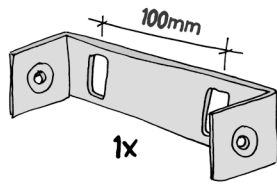

HOW TO...

*Kisses
installation
instructions!*

Bathroom Mania!

KISSES 'T' INSTALLATION KIT...

Drawings not to scale!

KISSES urinal TOP-INLET

China Porcelain urinal with top-inlet (KT).
380 x 425 x 590 mm (wxdxh)

Recommended height for the mounting hardware ± 700 - 800mm from the floor.

Installation possible to most European flushing systems and concealed siphonic urinal traps.

KISSES urinal BACK-INLET

China Porcelain urinal with back-inlet (KB)
380 x 425 x 590 mm (wxdxh)

Recommended height for the mounting hardware ± 700 - 800mm from the floor.

Installation possible to most European flushing systems and concealed siphonic urinal traps.

Drawings not to scale!

KISSES 'B' INSTALLATION KIT...