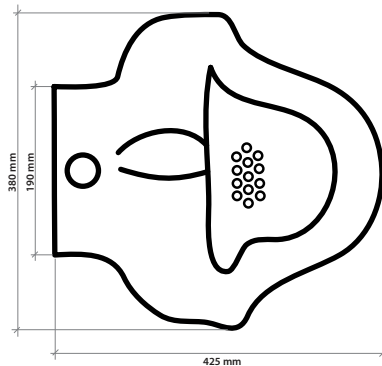

HOW TO...

*Kisses
installation
instructions!*

Bathroom Mania!

KISSES 'T' INSTALLATION KIT...

Drawings not to scale!

KISSES urinal TOP-INLET

China Porcelain urinal with top-inlet (KT).
380 x 425 x 590 mm (wxdxh)

Recommended height for the mounting hardware ± 700 - 800mm from the floor.

Installation possible to most European flushing systems and concealed siphonic urinal traps.

KISSES urinal BACK-INLET

China Porcelain urinal with back-inlet (KB)
380 x 425 x 590 mm (wxdxh)

Recommended height for the mounting hardware ± 700 - 800mm from the floor.

Installation possible to most European flushing systems and concealed siphonic urinal traps.

Drawings not to scale!

KISSES 'B' INSTALLATION KIT...