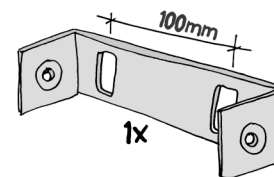

HOW TO...

*Kisses
installation
instructions!*

Bathroom Mania!

KISSES 'T' INSTALLATION KIT...

Drawings not to scale!

KISSES urinal TOP-INLET

China Porcelain urinal with top-inlet (KT).
380 x 425 x 590 mm (wxdxh)

Recommended height for the mounting hardware ± 700 - 800mm from the floor.

Installation possible to most European flushing systems and concealed siphonic urinal traps.

KISSES urinal BACK-INLET

China Porcelain urinal with back-inlet (KB)
380 x 425 x 590 mm (wxdxh)

Recommended height for the mounting hardware ± 700 - 800mm from the floor.

Installation possible to most European flushing systems and concealed siphonic urinal traps.

Drawings not to scale!

KISSES 'B' INSTALLATION KIT...