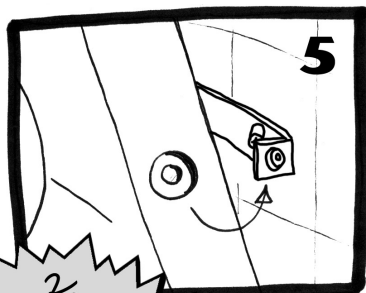

HOW TO...

*Kisses
installation
instructions!*

Bathroom Mania!

KISSES 'T' INSTALLATION KIT...

Drawings not to scale!

KISSES urinal TOP-INLET

China Porcelain urinal with top-inlet (KT).
380 x 425 x 590 mm (wxdxh)

Recommended height for the mounting hardware ± 700 - 800mm from the floor.

Installation possible to most European flushing systems and concealed siphonic urinal traps.

KISSES urinal BACK-INLET

China Porcelain urinal with back-inlet (KB)
380 x 425 x 590 mm (wxdxh)