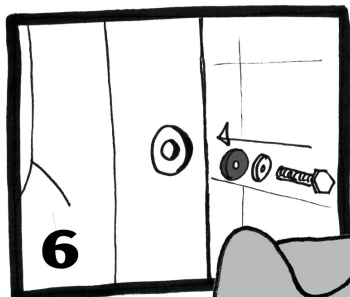

HOW TO...

*Kisses
installation
instructions!*

Bathroom Mania!

KISSES 'T' INSTALLATION KIT...

Drawings not to scale!

KISSES urinal TOP-INLET

China Porcelain urinal with top-inlet (KT).
380 x 425 x 590 mm (wxdxh)

Recommended height for the mounting hardware ± 700 - 800mm from the floor.

Installation possible to most European flushing systems and concealed siphonic urinal traps.

KISSES urinal BACK-INLET

China Porcelain urinal with back-inlet (KB)
380 x 425 x 590 mm (wxdxh)