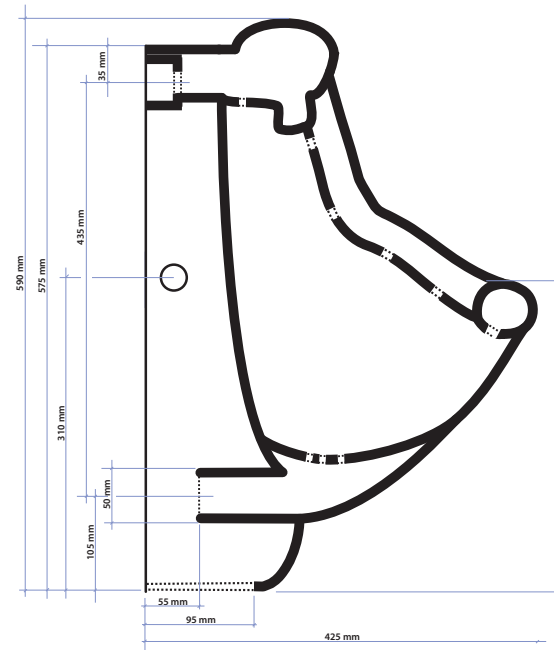

HOW TO...

*Kisses
installation
instructions!*

Bathroom Mania!

KISSES 'T' INSTALLATION KIT...

Drawings not to scale!

KISSES urinal TOP-INLET

China Porcelain urinal with top-inlet (KT).
380 x 425 x 590 mm (wxdxh)

Recommended height for the mounting hardware ± 700 - 800mm from the floor.

Installation possible to most European flushing systems and concealed siphonic urinal traps.

KISSES urinal BACK-INLET

China Porcelain urinal with back-inlet (KB)
380 x 425 x 590 mm (wxdxh)

Recommended height for the mounting hardware ± 700 - 800mm from the floor.

Installation possible to most European flushing systems and concealed siphonic urinal traps.

Drawings not to scale!

KISSES 'B' INSTALLATION KIT...